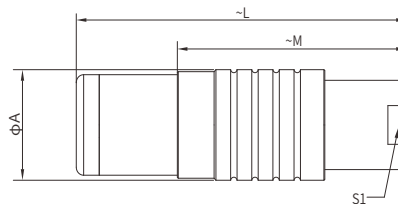

PSA Straight Plug, Cable Collet

- Connector series: PSA
- Contact: Hermaphroditic
- Locking type: Self-locking
- Orientation type: Straight
- Part No.: PSA.XE.XXX.CLACXX
- Mated with: FSA series

Note: "X" refers to part number definition on page 101

Size	Dimensions(mm)			
	A	L	M	S1
0E	11	34	23	8
1E	13	42	28	9
2E	16	52	36	12

PPP Straight Plug, Non-latching, Cable Collet

- Connector series: PPP
- Contact: Hermaphroditic
- Locking type: Non-latching
- Orientation type: Straight
- Part No.: PPP.XE.XXX.CLACXX
- Mated with: FSA series

Note: "X" refers to part number definition on page 101

General Information

Ambient temperature:	-55°C ~ + 200°C
Endurance:	>5000 cycles
Insulator:	PEEK
Connector contacts:	Brass with gold plated
Housing:	Brass with Cr plated

Seal/O-ring:	Silicone
Insulation resistance:	≥100MΩ
IP rating:	IP68
Shielding efficiency:	at 10MHz>95dB/at 1GHz>80dB
Salt spray corrosion test:	>144h

Size	Dimensions(mm)			
	A	L	M	S1
0E	11	34	23	8
1E	13	42	28	9