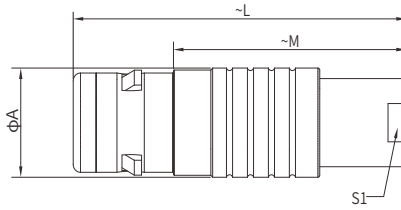

PSA Straight Plug, Cable Collet

- Connector series: PSA
- Contact: Hermaphroditic
- Locking type: Self-locking
- Orientation type: Straight
- Part No.: PSA.XE.XXX.CLACXX
- Mated with: FSA series

Note: "X" refers to part number definition on page 101

Size	Dimensions(mm)			
	A	L	M	S1
0E	11	34	23	8
1E	13	42	28	9
2E	16	52	36	12

PPP Straight Plug, Non-latching, Cable Collet

- Connector series: PPP
- Contact: Hermaphroditic
- Locking type: Non-latching
- Orientation type: Straight
- Part No.: PPP.XE.XXX.CLACXX
- Mated with: FSA series

Note: "X" refers to part number definition on page 101

General Information

Ambient temperature:	-55°C ~ + 200°C
Endurance:	>5000 cycles
Insulator:	PEEK
Connector contacts:	Brass with gold plated
Housing:	Brass with Cr plated

Seal/O-ring:	Silicone
Insulation resistance:	≥100MΩ
IP rating:	IP68
Shielding efficiency:	at 10MHz>95dB/at 1GHz>80dB
Salt spray corrosion test:	>144h

Size	Dimensions(mm)			
	A	L	M	S1
0E	11	34	23	8
1E	13	42	28	9